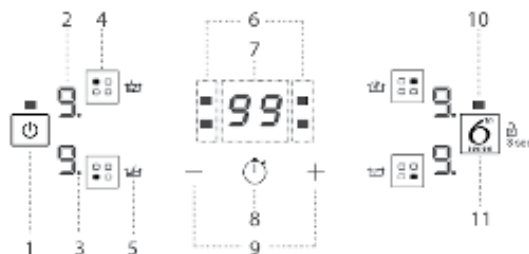

1. On/Off button
2. Cooking level selected
3. Zone selection indicator
4. Cooking zone selection button
5. Special function icon
6. Timer indicators active for the selected zone
7. Cooking time indicator
8. Timer activation button
9. Power and cooking time adjustment buttons
10. Indicator light – function active
11. 6th Sense button/Key lock button – 3 seconds

DISTRIBUTED BY ARISIT PTY LTD

40-50 Mark Anthony Drive, Dandenong South VIC 3175
Ph: 1300 762 219 Fax: 03 9768 0838 Website: www.arisit.com