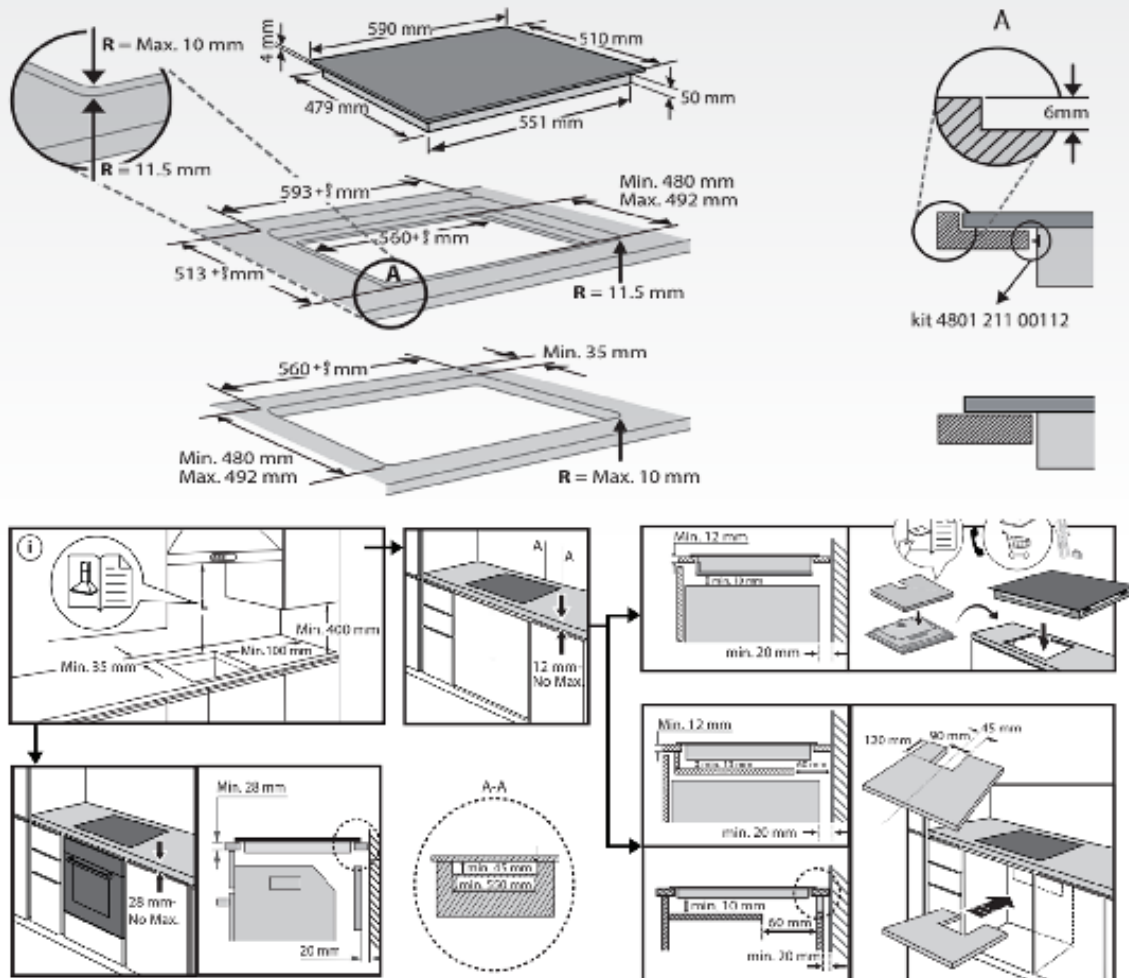

INSTALLATION GUIDE

CONTROL PANEL